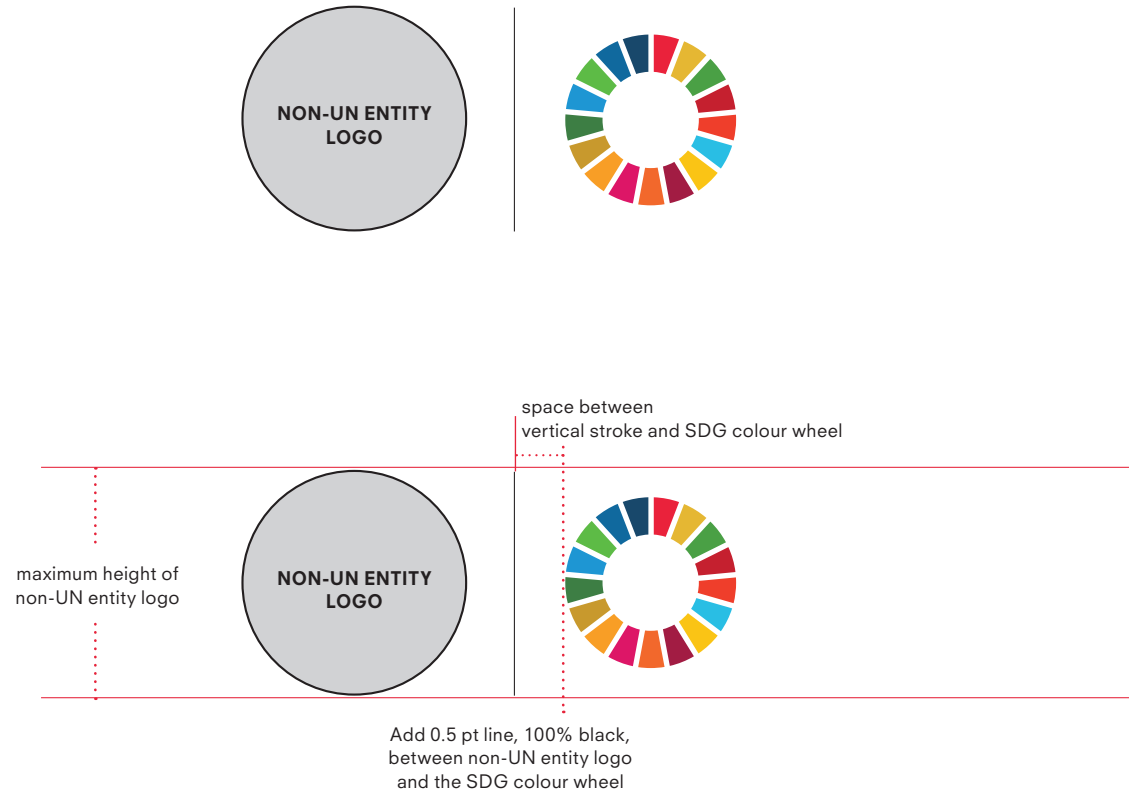

SDG LOGO PAIRING

FOR NON-UN ENTITIES

USAGE LOGOS: NON-UN ENTITY LOGO + SDG COLOUR WHEEL

For non-UN entities, pairing is permitted with the SDG colour wheel.

The logo of the entity must be given preeminence vis-a-vis the SDG colour wheel.