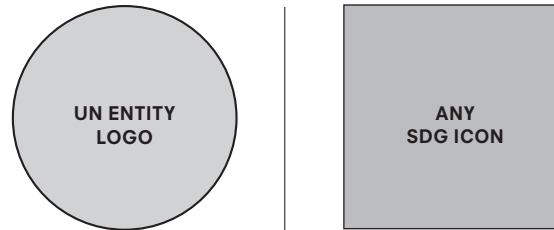

SDG LOGO FOR UN ENTITIES PAIRING

USAGE LOGOS: UN ENTITY LOGO + SDG ICON

For UN entities, pairing is permitted with the SDG icon(s).