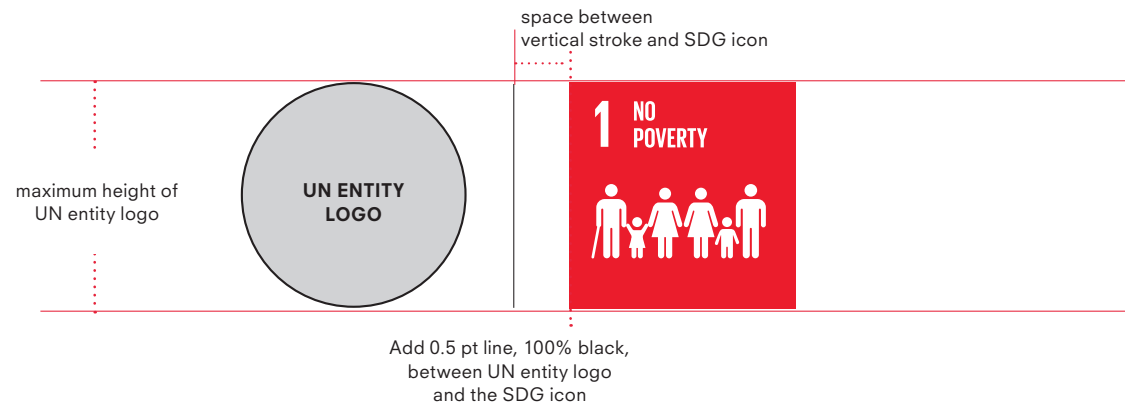

SDG LOGO FOR UN ENTITIES PAIRING

USAGE LOGOS: UN ENTITY LOGO + SDG ICON

For UN entities, pairing is permitted with the SDG icon(s).