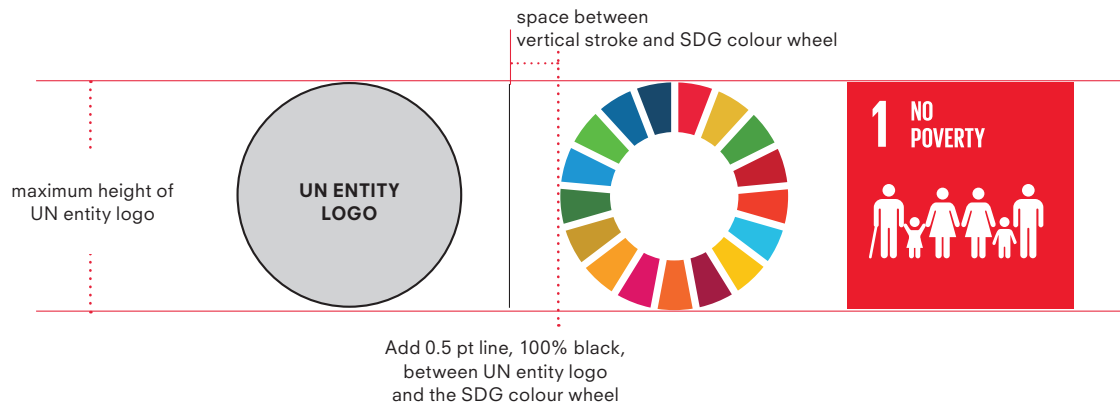

SDG COLOUR WHEEL

FOR ENTITIES WITHIN UN SYSTEM

PAIRING

USAGE LOGOS: ENTITY WITHIN THE UN SYSTEM + SDG COLOUR WHEEL + SDG ICON

For entities within the UN System, pairing is permitted with the SDG colour wheel in combination with the SDG icons.